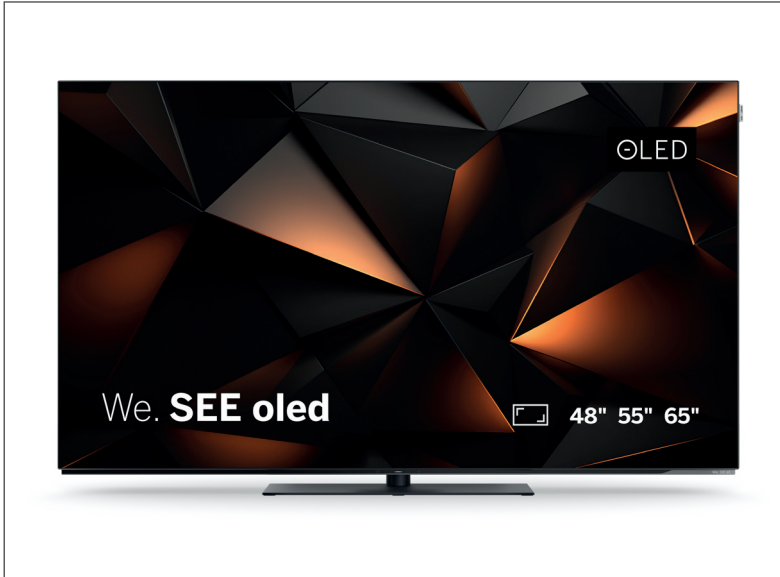

We. SEE oled

Smart streaming TV

This is television, for all those who are excited, cheer, learn, fight, stream, play and admire. For the perfect balance between high-tech and slow-down. For a new perspective on what really drives you. For you. With the latest technology, the Ultra HD OLED Streaming TV not only impresses with an immense colour spectrum and brilliant high-contrast images, but also with the incredible depth effect - for perfect colours and shapes from every angle. With a total music power of 60 watts, the Ultra HD OLED Streaming TV provides an invisible sound experience. The new We. SEE oled is made for your individual feel-good programme and is always perfectly in tune with what you need: inspiration, innovation or concentration.

NETFLIX     **Rakuten TV**   **ZATTOO**

We. SEE oled

Smart streaming TV

we. by **LOEWE.**

TV

Screen diagonal (cm/inch): 164/65, 139/55, 121/48
Screen resolution (pixels): Ultra HD (3840 x 2160)
EU energy efficiency class SDR / HDR: F/E, F/E, F/F
Power consumption max. (watts): 420, 300, 250
Power consumption stand-by (watts): 0,3
Energy consumption SDR / HDR (kWh/1000h): 98/68, 77/60, 61/58

Ultra High Definition OLED with HDR

Brilliant TV experience with Ultra HD resolution accompanied by a full range of HDR formats including Dolby Vision with the latest generation of slim OLED panels.

Invisible sound with Dolby Atmos