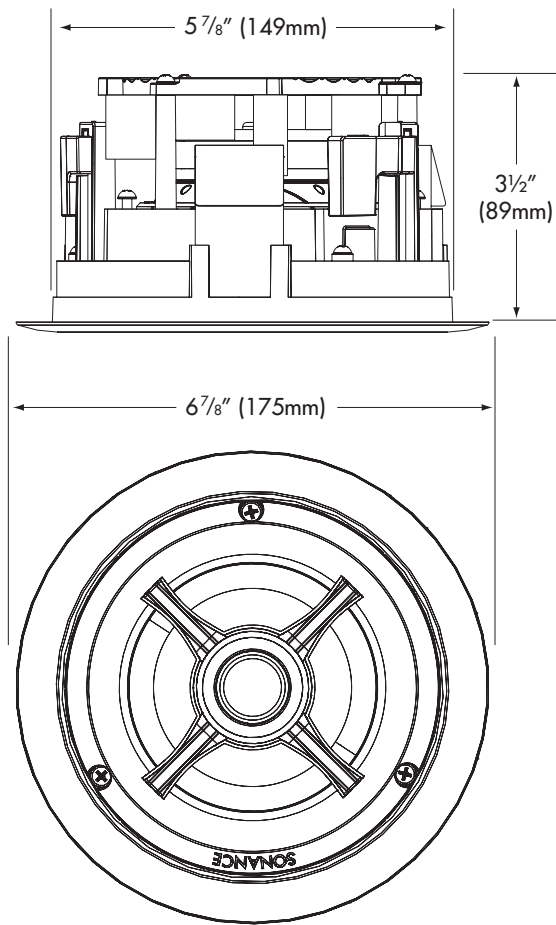

##### Sonance Merlot 422MR

Tweeter:	¾" (19mm) silk dome, pivoting
Woofer:	4½" (114mm) Polypropylene cone with a rubber surround
Frequency Response:	60Hz – 20kHz ±3dB
Impedance:	8 ohms nominal; 6 ohms minimum
Power Handling:	5 watts minimum; 60 watts maximum
Sensitivity:	90dB (2.83V/1 meter)
Grille Material:	Perforated aluminum
Dimensions (Dia x D):	6 7/8" x 3 1/2" (175mm x 89mm)
Cutout Diameter:	5 7/8" (149mm)
Shipping Weight:	6 lbs (2.8kg) per pair

##### Sonance Merlot 421MR

Tweeter:	¾" (19mm) silk dome
Woofer:	4½" (114mm) Polypropylene cone with a rubber surround
Frequency Response:	70Hz – 20kHz ±3dB
Impedance:	8 ohms nominal; 6 ohms minimum
Power Handling:	5 watts minimum; 50 watts maximum
Sensitivity:	89dB (2.83V/1 meter)
Grille Material:	Perforated aluminum
Dimensions (Dia x D):	6 7/8" x 3 1/2" (175mm x 89mm)
Cutout Diameter:	5 7/8" (149mm)
Shipping Weight:	6 lbs (2.8kg) per pair

### Dimensions:

(all Merlot MR-Series Speakers)