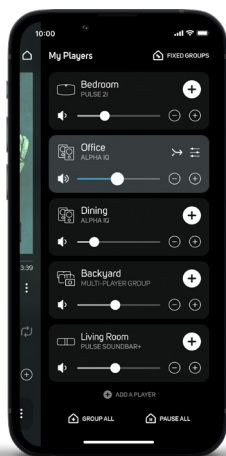

Features & Details

- 4" polypropylene mid-bass driver with steel basket and rubber surround
- 0.75" aluminum dome tweeter with neodymium magnet and ferrofluid cooling
- Fully active design, with DSP crossover and dedicated amplifiers for each driver: 60W for each woofer and 30W for each tweeter
- Tuned port and DSP-enabled bass extension for excellent LF performance
- Low-latency wireless connection between the primary and secondary speakers for tangle-free installation
- Ethernet, Wi-Fi, and Bluetooth connectivity
- Built-in network streamer based on the award-winning BluOS multi-room music platform
- Integrated support for more than 20 streaming services, including several that offer lossless and high-resolution audio
- Music can be played through as many as 63 additional BluOS-enabled components
- Audiophile-grade DAC with maximum resolution of 24-bit/192kHz
- MQA decoding and rendering capability for high-res streaming from Tidal
- Apple AirPlay 2 support for streaming from iPhones, iPads, and Macs
- Spotify Connect and Tidal Connect
- MM phono, HDMI eARC, optical, and auxiliary inputs
- USB port for connecting an external drive containing music files
- Subwoofer output with DSP-enabled low-pass and high-pass filters
- Support for Control4, Crestron, ELAN, RTI, and URC home-control systems
- IR learning capability for operating the Alpha iQ with harmonized remote controls
- Support for Alexa, Google Assistant, and Apple Siri voice control

[PSBSPEAKERS.COM](https://www.pbspeakers.com)

All specifications are subject to change without notice. PSB Speakers will not assume any liability for errors in this brochure which may result in errors being made by retailers, custom installers, cabinet makers or other end users based on information contained in this document. PSB, PSB Speakers, and Alpha are trademarks of, or used under license by, PSB Speakers, a division of Lenbrook Industries Limited. All rights reserved. No part of this publication may be reproduced, stored or transmitted in any form whatsoever without the written permission of PSB Speakers. 21-018 © 2022 PSB Speakers